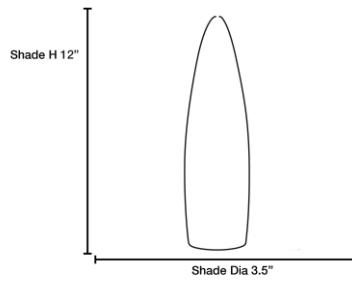

### PRODUCT MEASUREMENTS

| FIXTURE         | BACKPLATE / CANOPY |
|-----------------|--------------------|
| Length:         | Length             |
| Width:          | Width:             |
| Diameter 3.5"   | Diameter:          |
| Height: 12"     | Height:            |
| Extension:      |                    |
| Overall Height: |                    |

#### PHOTOMETRICS

Dimmable: No Nominal Lumens N/A  
CRI: N/A Delivered Lumens: N/A  
CCT: N/A  
Recommended Dimmers:

Additional Notes:

Project Name: \_\_\_\_\_

Location: \_\_\_\_\_

Type: \_\_\_\_\_

Quantity: \_\_\_\_\_

Notes:

LINE DRAWING

IES FILE

In addition to Access Lighting's purchase and warranty terms and conditions, by signing below or placing an order, you agree that you are authorized to bind the entity placing any order and acknowledge the following: All of sizes and measurements are approximate and all images are for illustrative purposes only. In the event of an inconsistency, the "Product Measurements" section controls. There also may be slight differences in the colors and designs compared to the displayed and printed images.